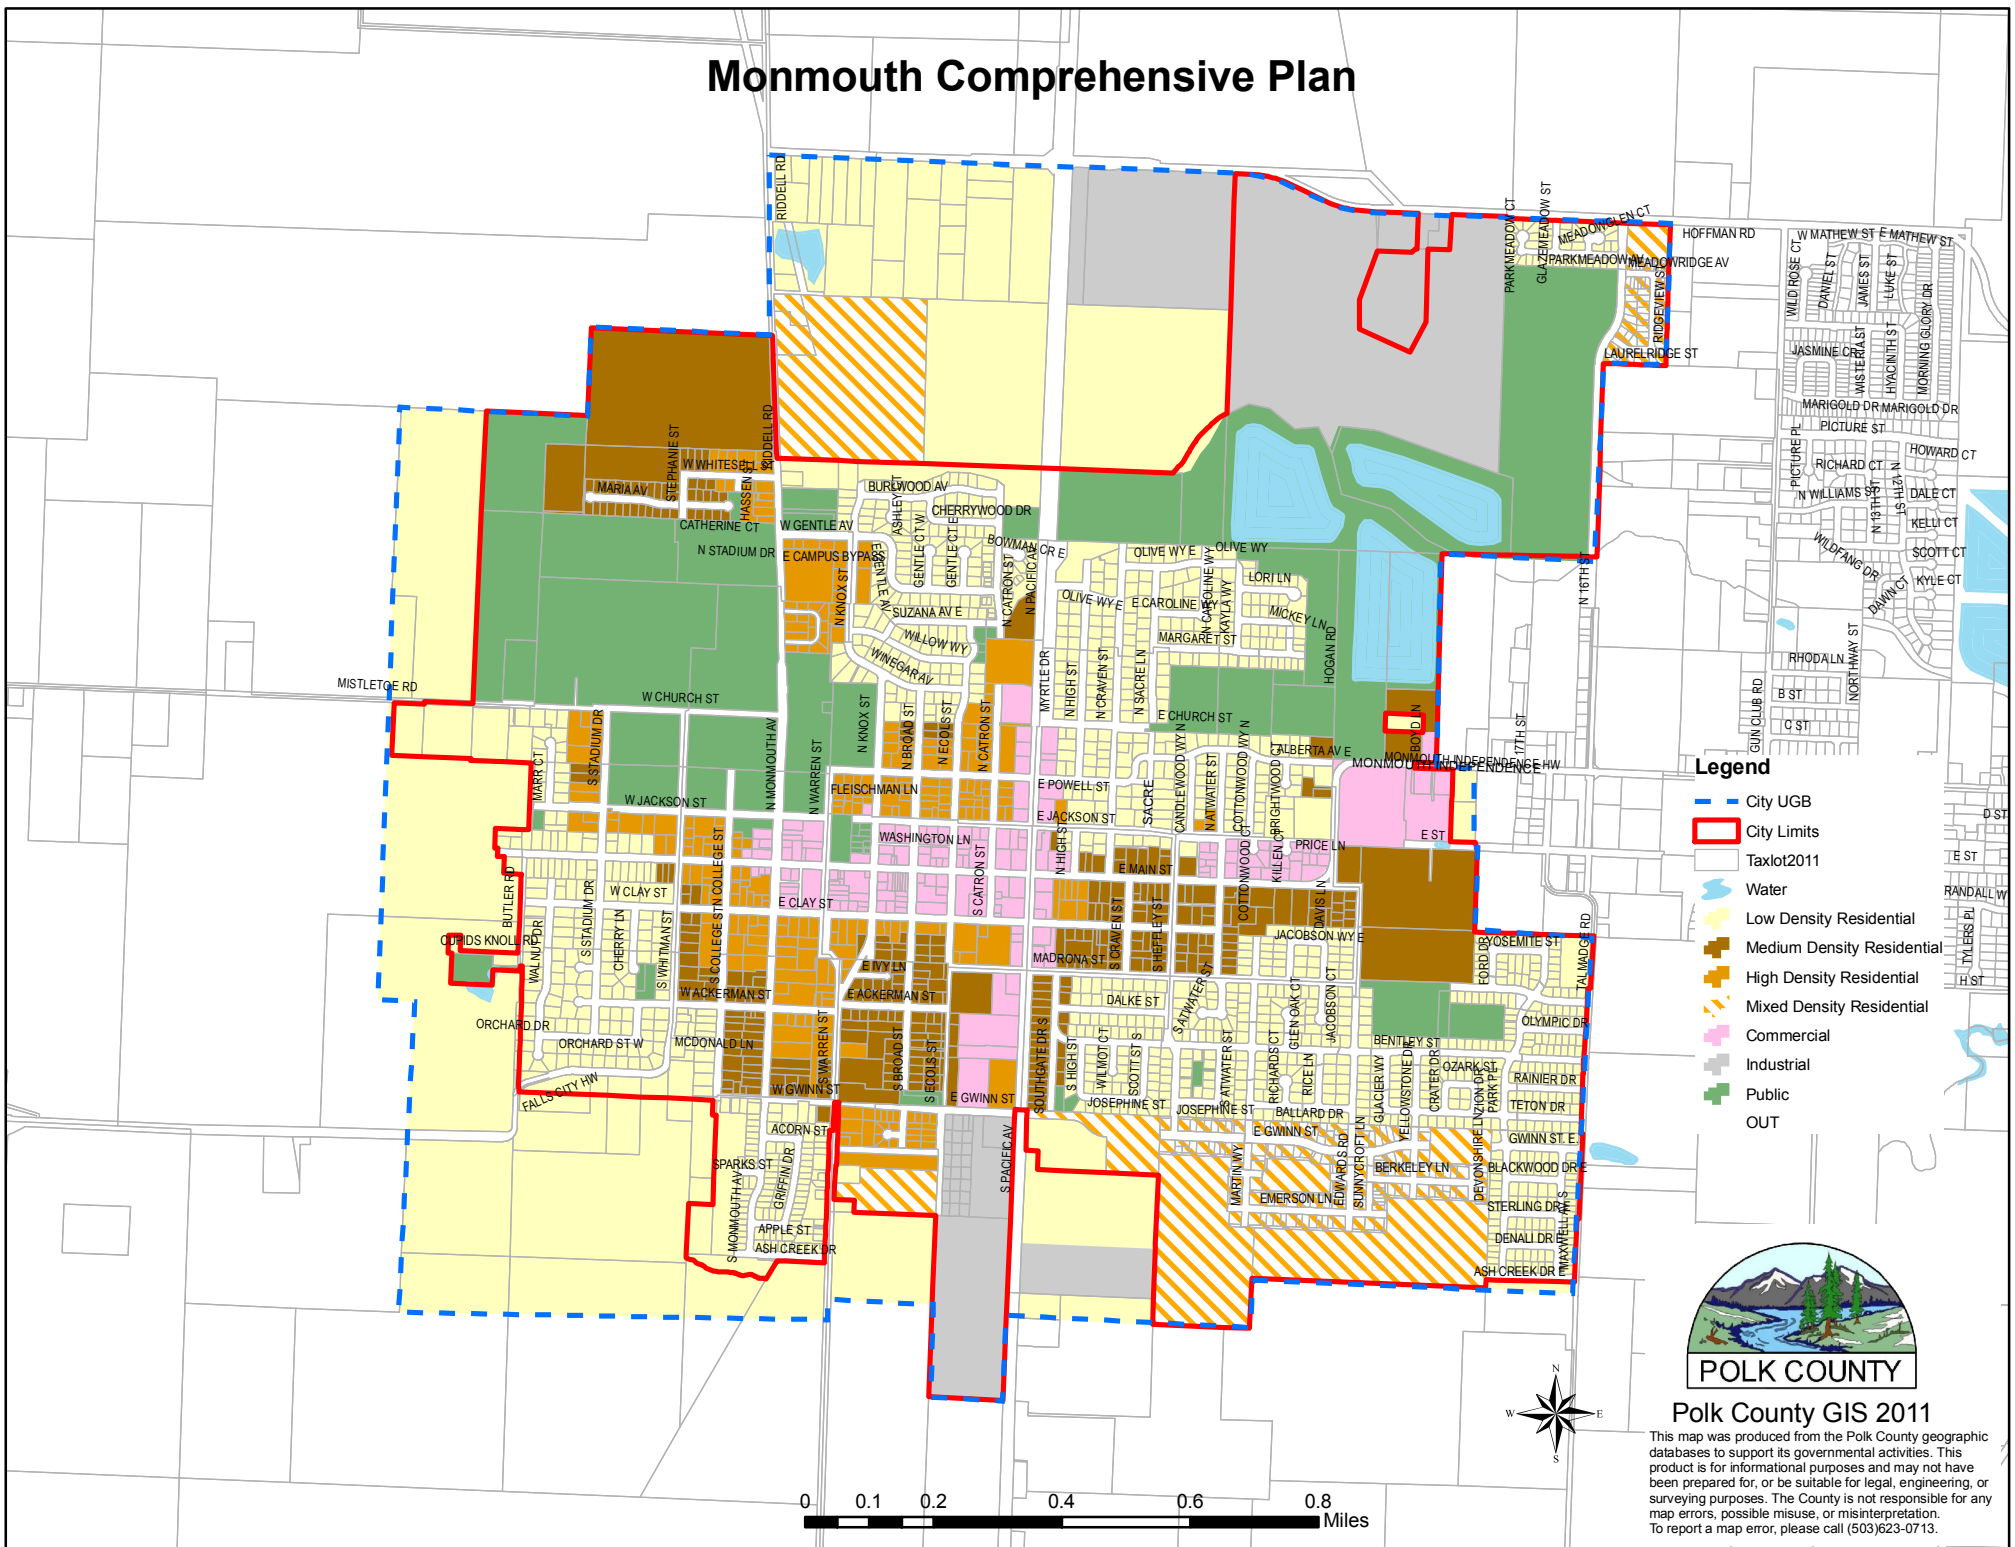

Monmouth Comprehensive Plan

1. **Legend**
2. - - City UGB
   - City Limits
   - Taxlot2011
   - Water
   - Low Density Residential
   - Medium Density Residential
   - High Density Residential
   - Mixed Density Residential
   - Commercial
   - Industrial
   - Public
   - OUT

Polk County GIS 2011