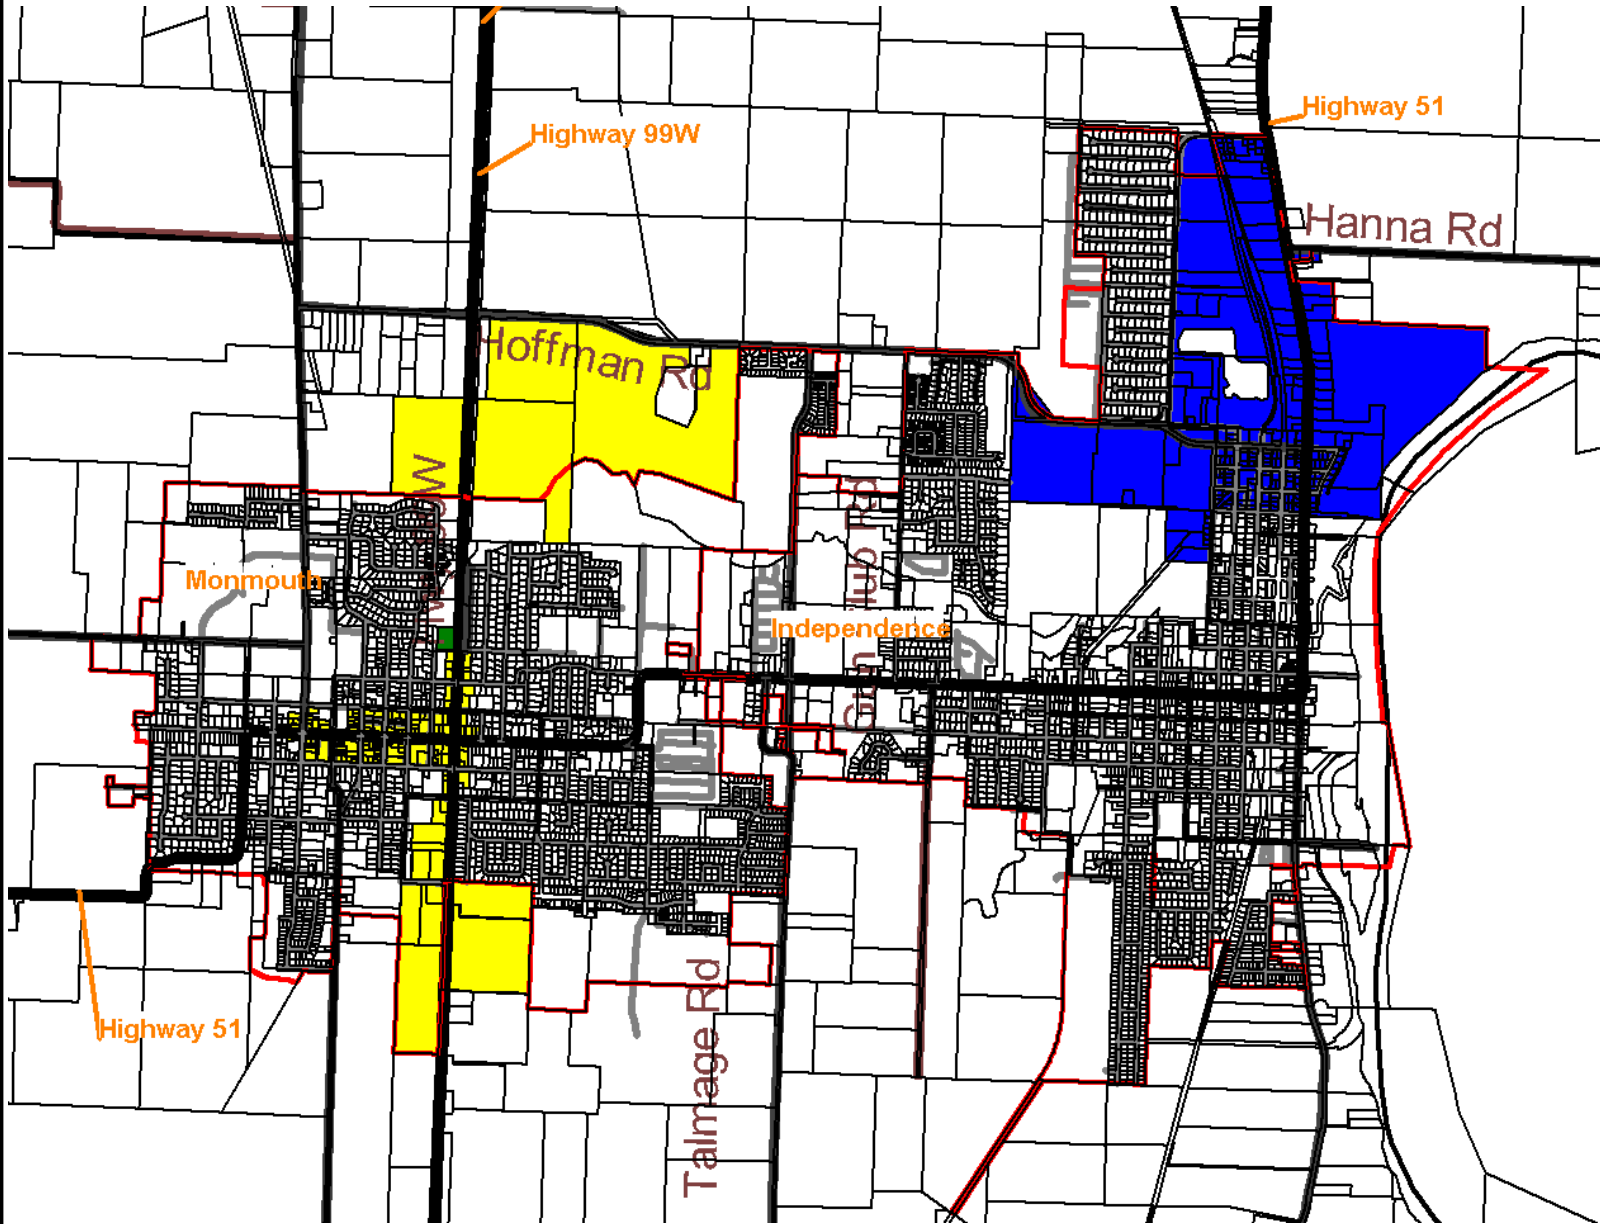

Monmouth and Independence Enterprise Zone Maps

Community Development

- City Limits
 - INDEPENDENCE CITY
 - MONMOUTH CITY
- County
- Enterprise Zones
 - Dallas and Independenc...
 - Enterprise Zone Connec...
 - Existing Monmouth Ente...
 - Proposed Monmouth Ente...
- Roads
 - GRAVEL
 - OTHER
 - PAVED
 - STATEHWY
- Taxlot06

This map was produced using the Polk County GIS data. The GIS data is maintained by the county to support its governmental activities. The county is not responsible for map errors, omissions, misuse or misinterpretation.

1 in. = 0.5 mi.

3/22/2006