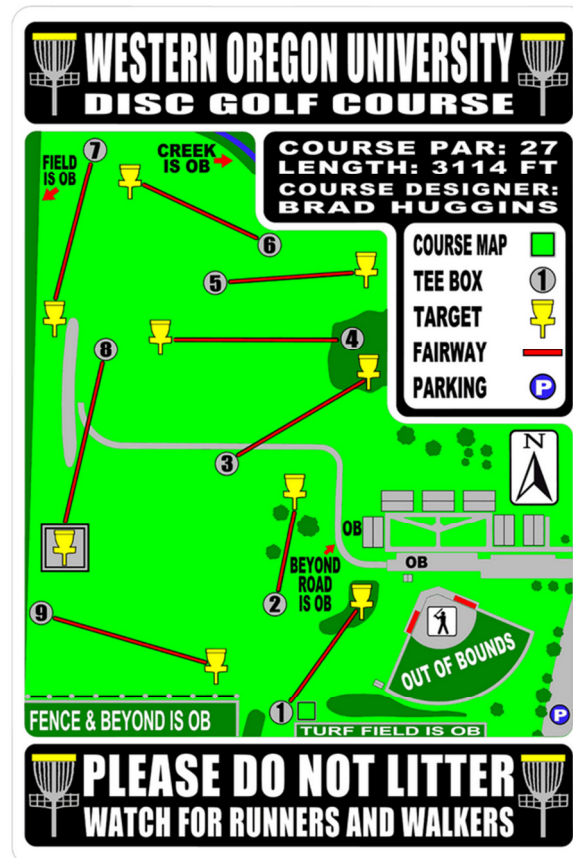

The Disc Golf Course at Western Oregon University is located behind the Student Housing off of Stadium Drive. It is a walk in course; find the foot path from the housing parking lots, north of the Sports fields. The course type is permanent; it is mostly flat and lightly wooded. Most of the trees are very young. The course was established in 2013. It is 3,114 feet in length and has 9 holes and 9 baskets. They have concrete tees and DIS Catcher holes.